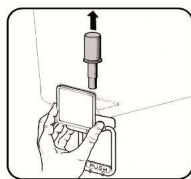

GRAVITY FAUCET
 Extra price for each bowl.....

LIGHTED TOP COVER
 Extra price for each bowl.....

Lighted top cover

Inox gravity faucet

AA = stirrer

P = pump fountain effect

VALIDITY: 31st DECEMBER 2016

ARCTIC COMPACT LINE (5/8/12 lt bowl)