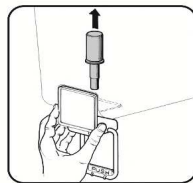

Inox gravity faucet

COMPACT 8/1 inox.....

COMPACT 8/2 inox.....

COMPACT 8/3* inox.....

COMPACT 8/4* inox.....

* Upon request

Models with **5 litres** bowls - min. order quantity 30 units per model

COMPACT 5/1 inox.....

COMPACT 5/2 inox.....

COMPACT 5/3 inox.....

COMPACT 5/4 inox.....

Models with **12 litres** bowls - min. order quantity 30 units per model

COMPACT 12/1 inox.....

COMPACT 12/2 inox.....

COMPACT 12/3 inox.....

COMPACT 12/4 inox.....

GRAVITY FAUCET

Extra price for each bowl.....