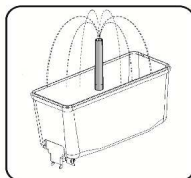

GRAVITY FAUCET
 Extra price for each bowl.....

LIGHTED TOP COVER
 Extra price for each bowl.....

Lighted top cover

Inox gravity faucet

AA = stirrer

P = pump fountain effect

VALIDITY: 31st DECEMBER 2016

ARCTIC COMPACT LINE (5/8/12 lt bowl)

with submerged pump

photo : Compact 8 L inox

Submerged pump

Inox gravity faucet

COMPACT 8/1 inox.....

COMPACT 8/2 inox.....

COMPACT 8/3* inox.....

COMPACT 8/4* inox.....